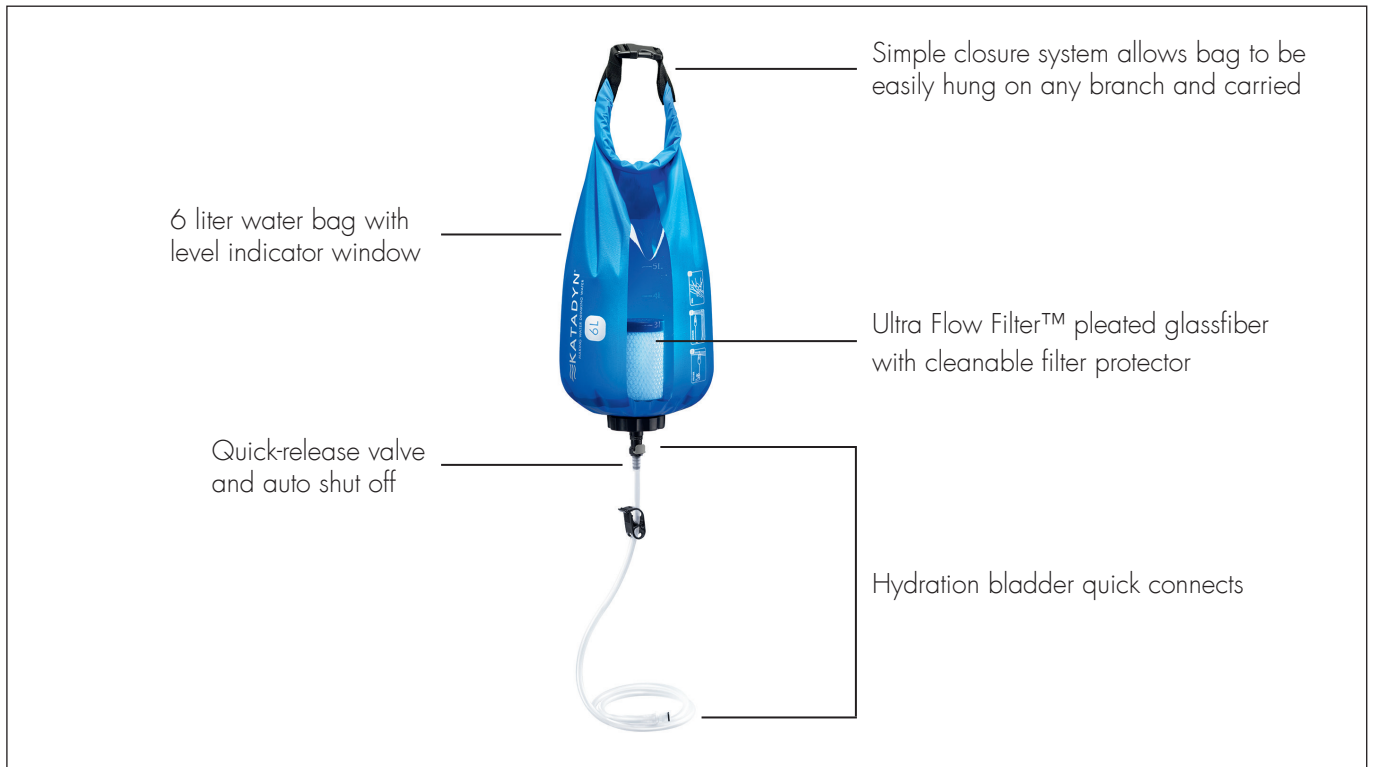

KATADYN GRAVITY CAMP 6L - gravity filter with highest performance

DETAILED VIEW

For details on spare parts, please contact your Katadyn dealer.

GRAVITY FILTRATION

Pumping is not necessary with gravity filtration. This means valuable time is free for other activities such as cooking or setting up tents. The performance of the filter depends on the difference in height between the filter and container. The filtered water is retained in a separate canister, bottle or water bag.

Tip:

The opening of the canister, bottle or bag for the filtered water should be as small as possible to prevent dirt from getting in.

Recommendation:

If the water is not to be used on the same day, use Micropur to preserve the water (preservation for up to six months).

Katadyn reserves the right to modify product characteristics